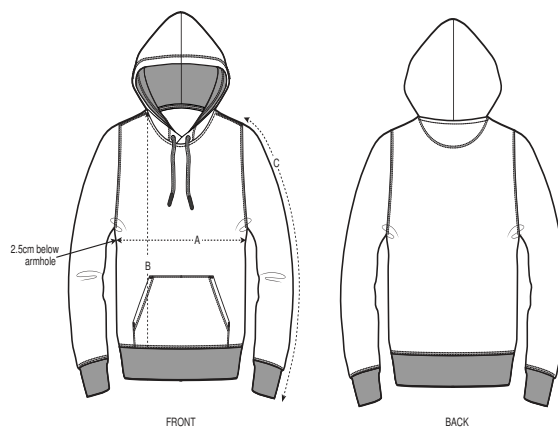

Maattabel

Sizes	XXS	XS	S	M	L	XL	XXL	3XL	4XL	5XL
A Half Chest	46.5	49	51.5	54	57	60	63	66	71	76
B Body Length	61	63	66	70	72	74	76	78	80	81
C Sleeve Length	60.5	61.5	64	65.5	67	68.5	70	70	70	70