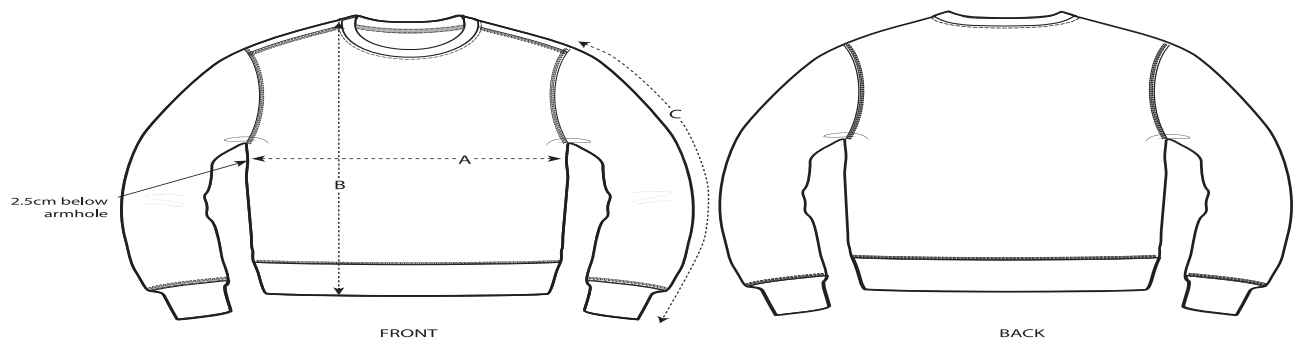

Maattabel

Sizes	XXS	XS	S	M	L	XL	XXL	3XL	4XL	5XL
A Half Chest	46.5	49	51.5	54	57	60	63	66	71	76
B Body Length	60	62	67	71	73	75	77	79	81	82
C Sleeve Length	60.5	61.5	64	65.5	67	68.5	70	70	70	70