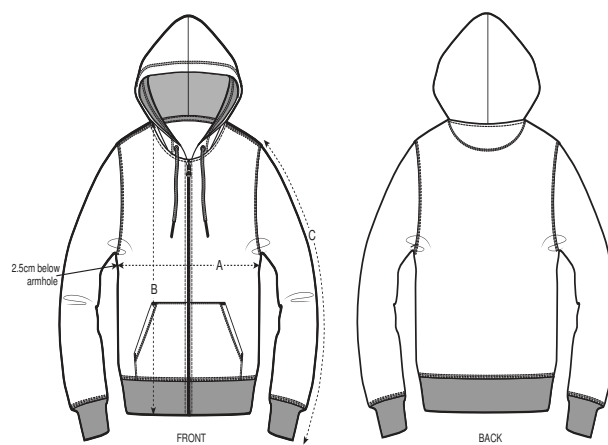

## Maattabel

Sizes		XXS	XS	S	M	L	XL	XXL	3XL	4XL
A	Half Chest	46.5	49	51.5	54	57	60	63	66	71
B	Body Length	63	65	68	72	74	76	78	80	82
C	Sleeve Length	60.5	61.5	64	65.5	67	68.5	70	70	70