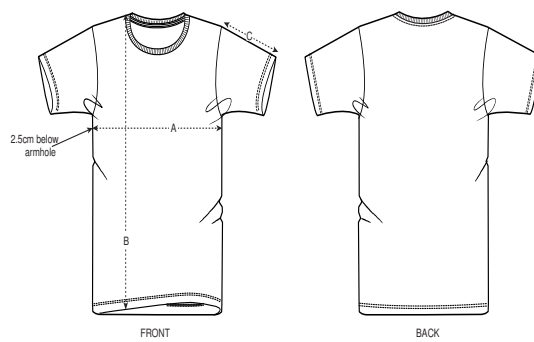

Maattabel

Sizes	XXS	XS	S	M	L	XL	XXL	3XL	4XL	5XL
A Half Chest	45	47	50	53	56	59	62	65	70	75
B Body Length	64	66	69	72	74	76	78	80	82	84
C Sleeve Length	18.5	19	20	21	22	22	23	24	24	24.5